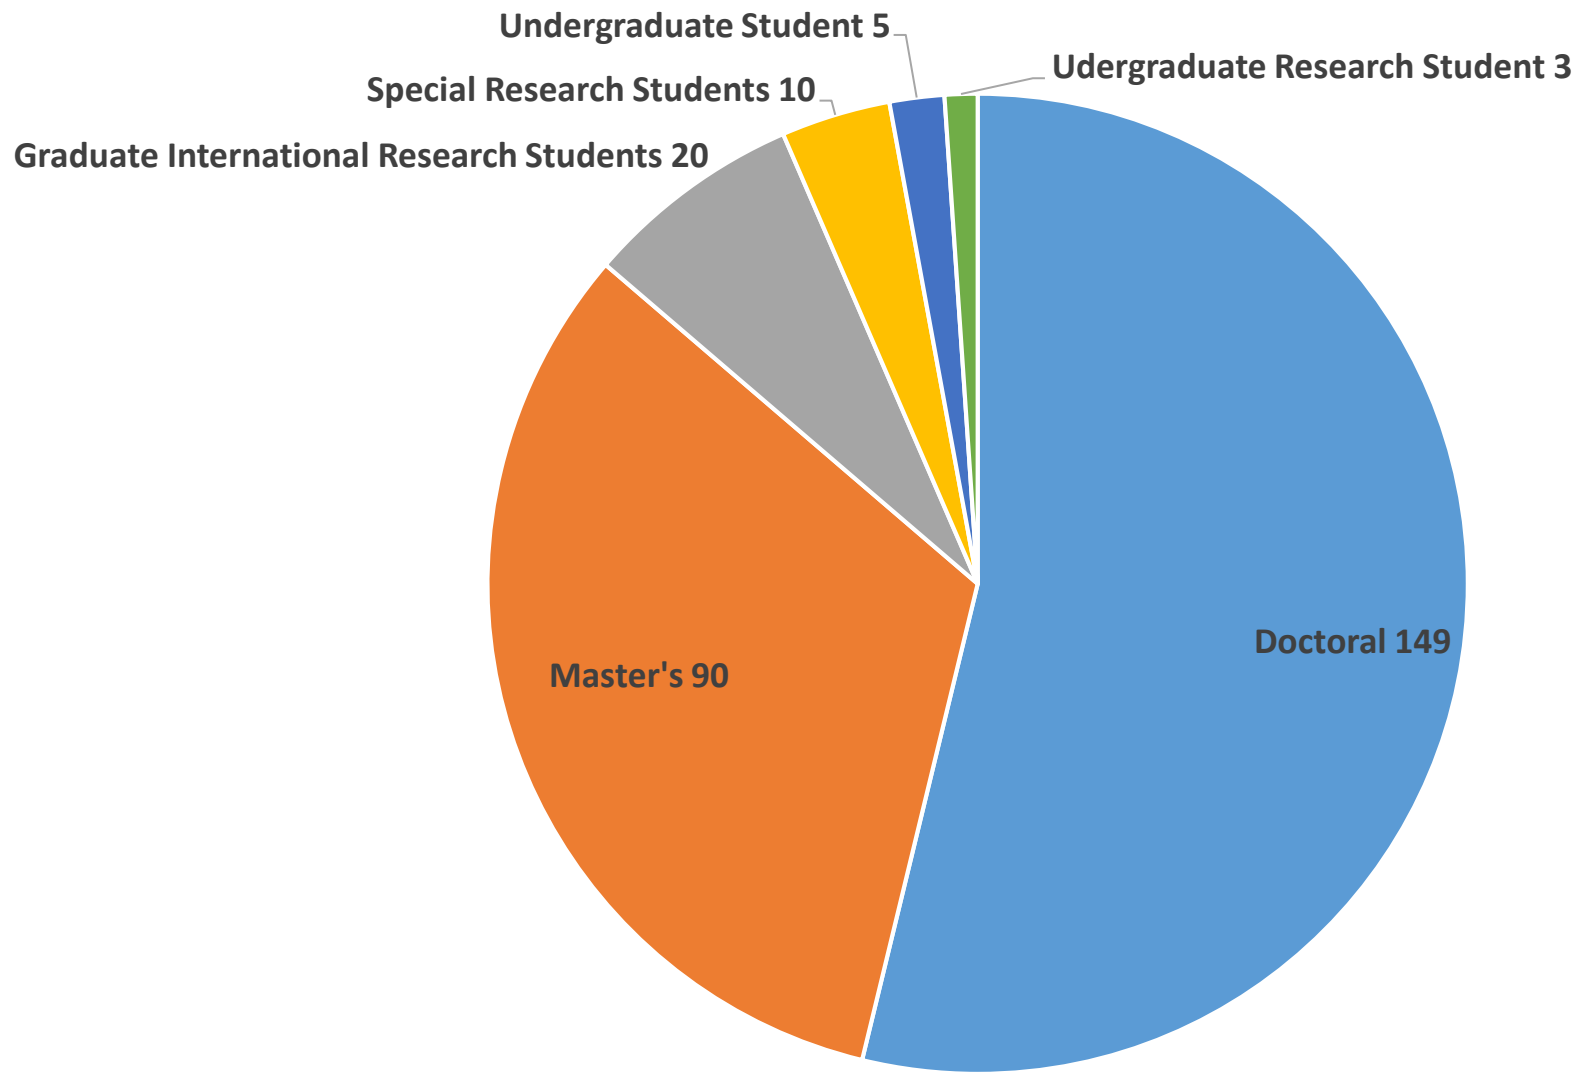

**International Students Affiliated with GSALS/Faculty  
(as of July 2017)  
Total number: 277**

## Course-wise Data

# Scholarship-wise Data