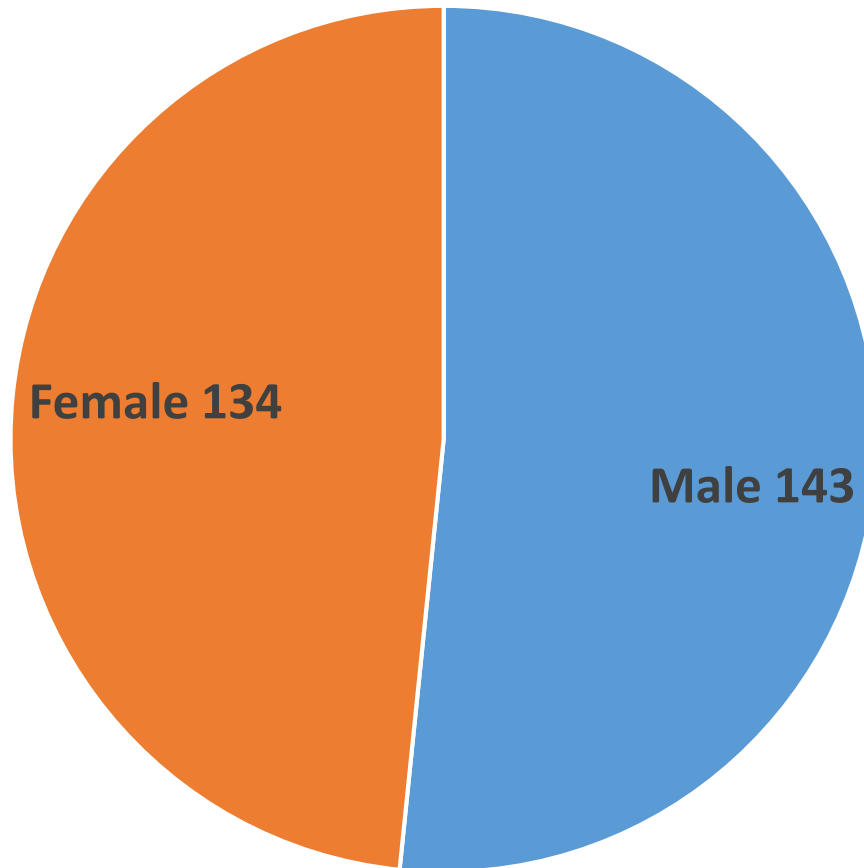

**International Students Affiliated with GSALS/Faculty  
(as of July 2017)  
Total number: 277**

## Course-wise Data