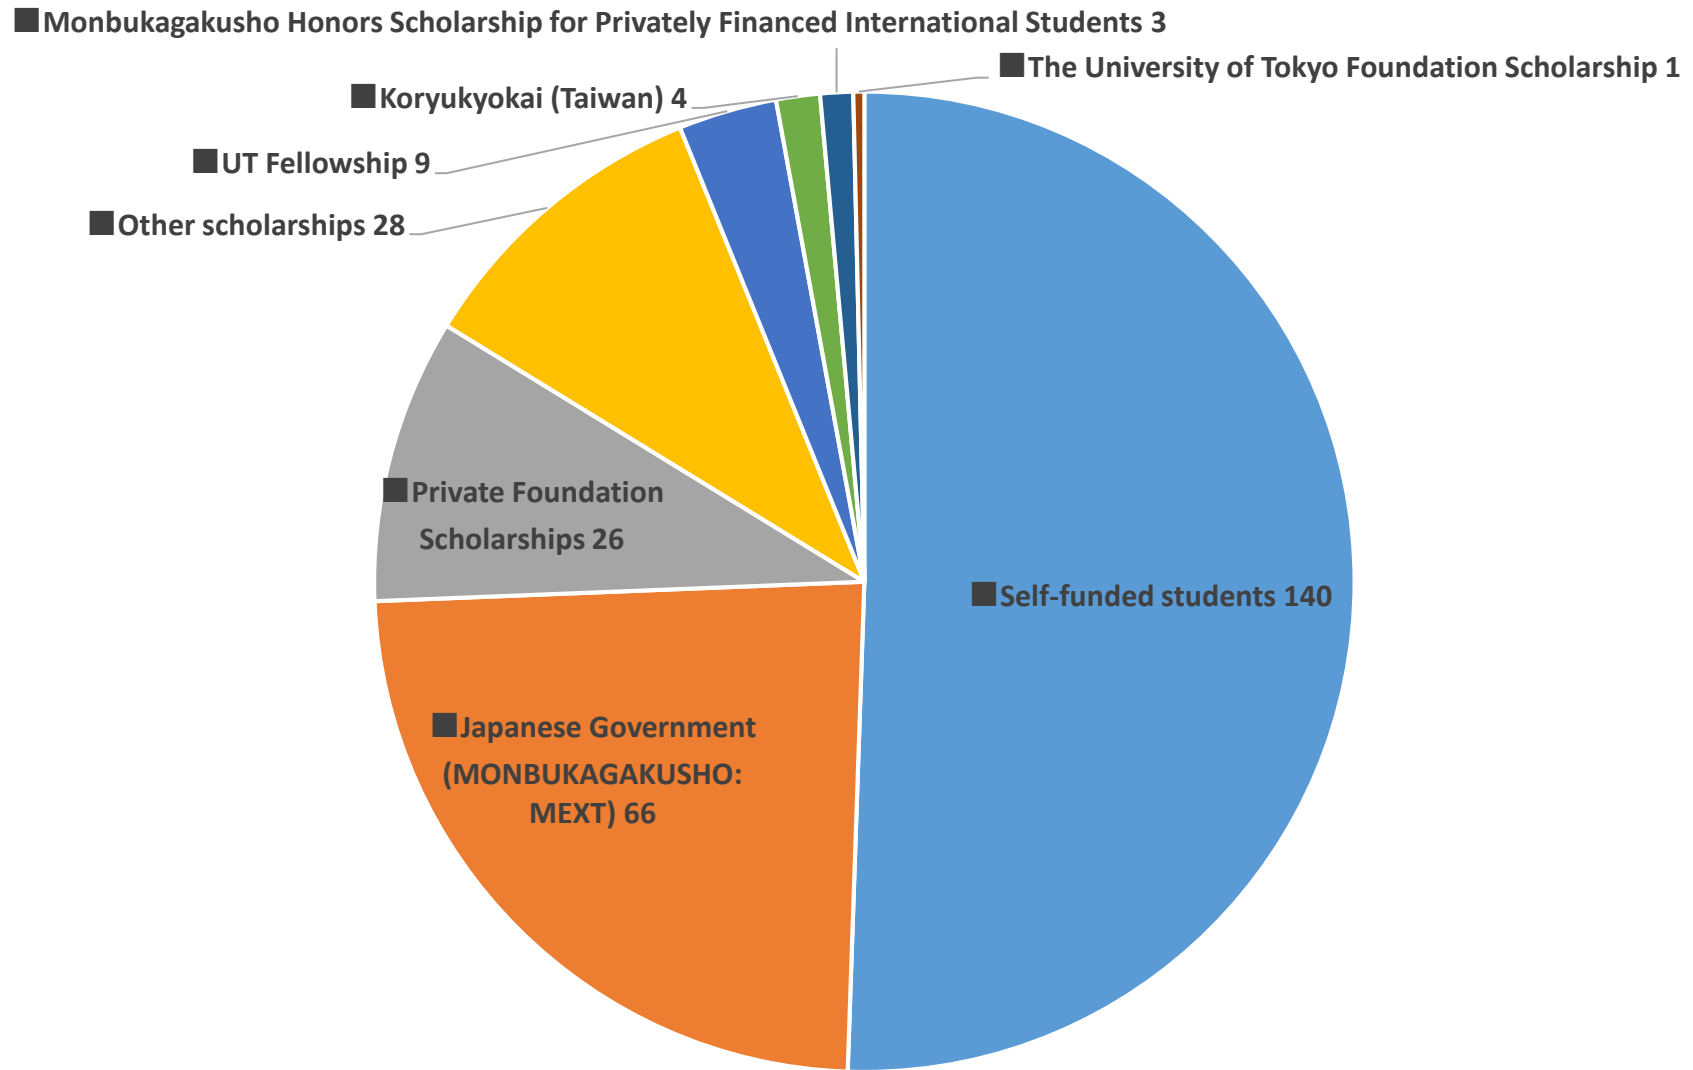

**International Students Affiliated with GSALS/Faculty  
(as of July 2017)  
Total number: 277**

## Course-wise Data

# Scholarship-wise Data